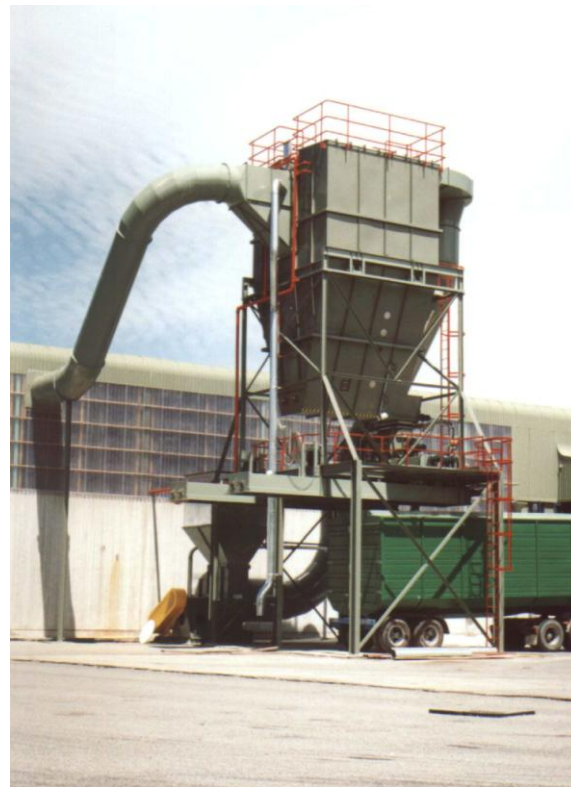

## PULSEJET Filters by AIRTIGHT SOLUTIONS

Chh lvl Pulse Jet Filter complete with high pressure rotary valve discharge, high pressure blower and blowline to silo

Panpac Pulse Jet Filter complete with rotary valve discharge into twin trailer load-out system

Taranaki Sawmills Pulse Jet Filter complete with high pressure rotary valve discharge, high pressure blower and blowline to silo

Wood mouldings twin Pulse Jet Filters complete with incline tubulator discharge to silo